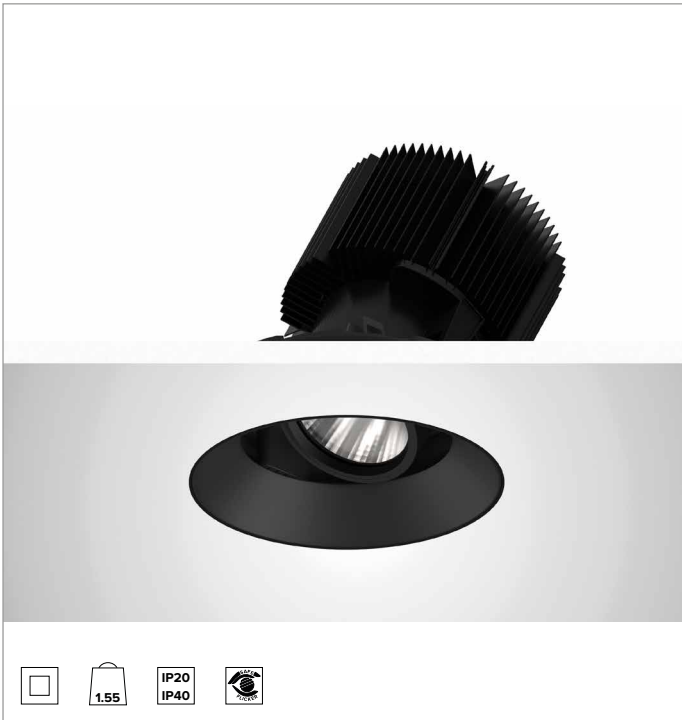

1T8645ELTR | CCTEVO ARCHITECTURAL 160

Adjustable recessed LED projector in a trimless version

		4000K	H(m)	D(m)	Emax(lx)	
		Ra90		33°		
		Fixture Power	74W	1	0.60	15533
		Source Flux	8118lm	2	1.20	3883
		Fixture Flux	5889lm	3	1.80	1726
		Efficacy	80lm/W	4	2.40	971
TS1281	Imax=1913cd/klm	Imax	15533cd	5	3.00	621

CCT nominal: 4000K

Lifetime (L80/B10): >50000h tq +25°C

ILLUMINOTECHNICAL CHARACTERISTICS

FL - precision optics with a black silicone cut off ring. Version with a convex faceted highly reflective anodised aluminium reflector and a holographic diffusion filter. UGR<19 (EN 12464-1).

Optic: REFLECTOR

Beam angles: FL (33°)

Optical efficiency: 73%

Fixture flux: 5889lm

Luminous efficacy: 80lm/W

Photobiological safety: Compliant with RG1 low risk group

MECHANICAL CHARACTERISTICS

Die-cast black painted anodised aluminium body and dissipator. Black colour cover. The optical unit can be adjusted up to 30° on the vertical plane with a mechanical beam locking system and a graduated scale, and 358° on the horizontal plane. Trimless version with a load-bearing element for installation and finishing in plasterboard.

Colour and finish: Deep black

Weight: 1.55Kg

Version: TRIMLESS HO

Degree of protection: IP20 for recessed part

Degree of protection: IP40 for exposed part

ELECTRICAL CHARACTERISTICS

Integrated electronic ON-OFF driver.