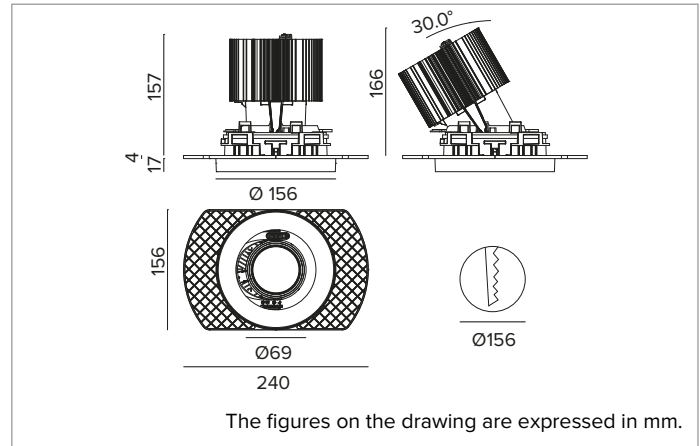

1T8645ELTR | CCTEVO ARCHITECTURAL 160

Adjustable recessed LED projector in a trimless version

		4000K	H(m)	D(m)	Emax(lx)	
		Ra90		33°		
		Fixture Power	74W	1	0.60	15533
		Source Flux	8118lm	2	1.20	3883
		Fixture Flux	5889lm	3	1.80	1726
		Efficacy	80lm/W	4	2.40	971
TS1281	Imax=1913cd/klm	Imax	15533cd	5	3.00	621

CCT nominal: 4000K

Lifetime (L80/B10): >50000h tq +25°C

ILLUMINOTECHNICAL CHARACTERISTICS

FL - precision optics with a black silicone cut off ring. Version with a convex faceted highly reflective anodised aluminium reflector and a holographic diffusion filter. UGR<19 (EN 12464-1).

Optic: REFLECTOR

Beam angles: FL (33°)

Optical efficiency: 73%

Fixture flux: 5889lm

Luminous efficacy: 80lm/W

Photobiological safety: Compliant with RG1 low risk group

MECHANICAL CHARACTERISTICS

Die-cast black painted anodised aluminium body and dissipator. Black colour cover. The optical unit can be adjusted up to 30° on the vertical plane with a mechanical beam locking system and a graduated scale, and 358° on the horizontal plane. Trimless version with a load-bearing element for installation and finishing in plasterboard.

Colour and finish: Deep black

Weight: 1.55Kg

Version: TRIMLESS HO

Degree of protection: IP20 for recessed part

Degree of protection: IP40 for exposed part

ELECTRICAL CHARACTERISTICS

Integrated electronic ON-OFF driver.